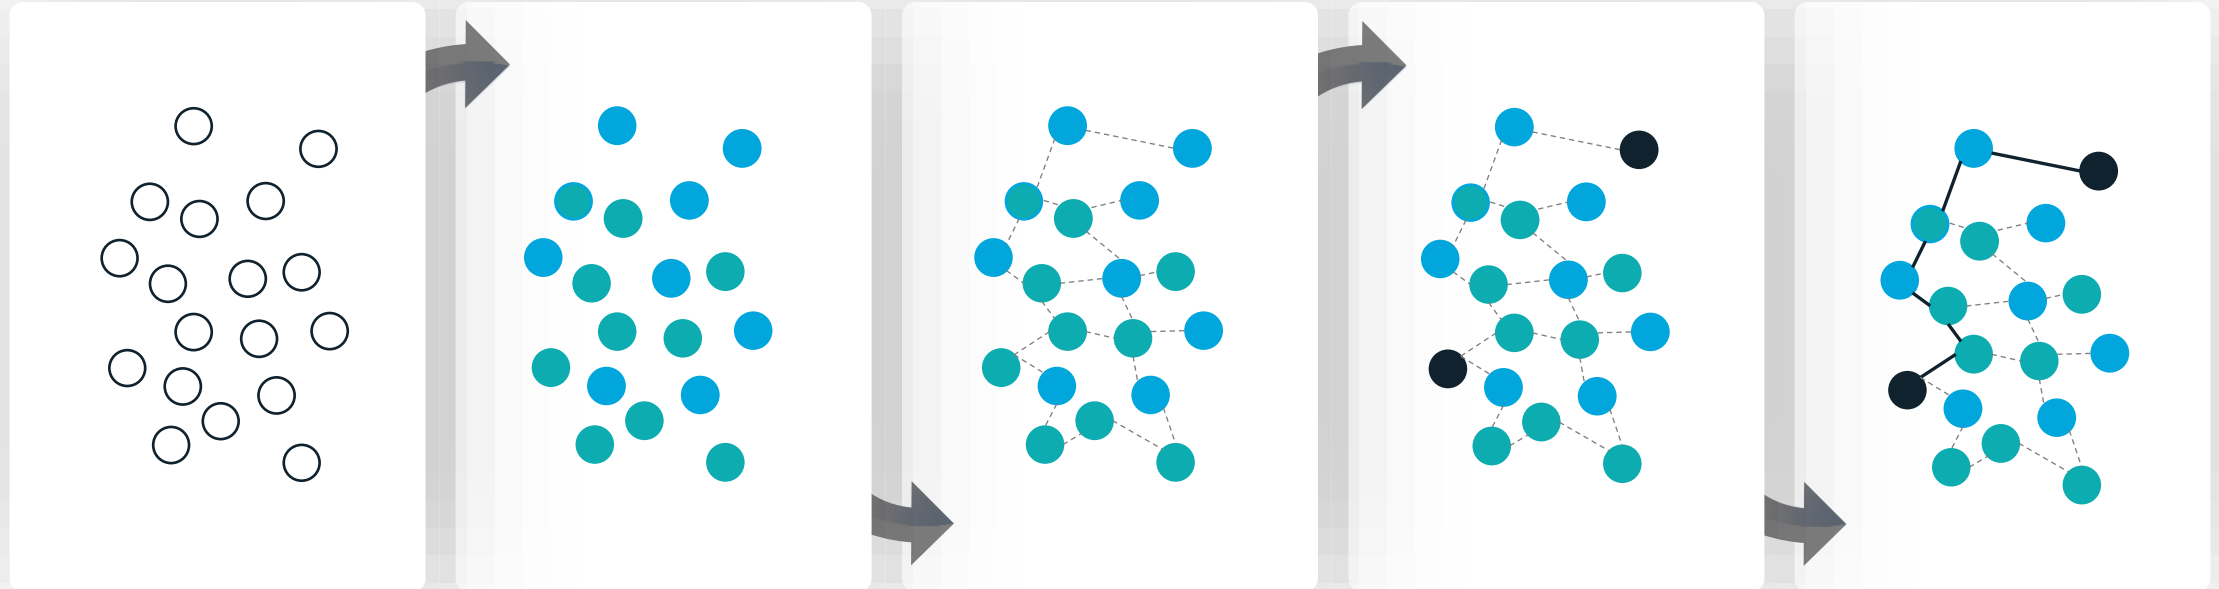

Data to Value

Through our data driven digital twin solutions we provide added value for our customers and partners

Data

Information

Knowledge

Insights

Value

DIGITAL TWINS

Our leading digital twin solutions provide relevant and data-driven insights to support in decision-and policy making on environmental issues.

Location Intelligence

Business intelligence

Real-time data & IOT

For our digital twin solution at
Living Lab Scheveningen

Sustainable & Smart Mobility

With key players we develop analytics for real-time and long-term data analysis for sustainable mobility, specialized in pedestrian and bicycle flows.

Public Safety

With the safety authorities we develop state of the art data insights into public safety measures, specialized in location intelligence, real-time data and evacuation modelling.

Rijkswaterstaat
Ministerie van Infrastructuur en Milieu