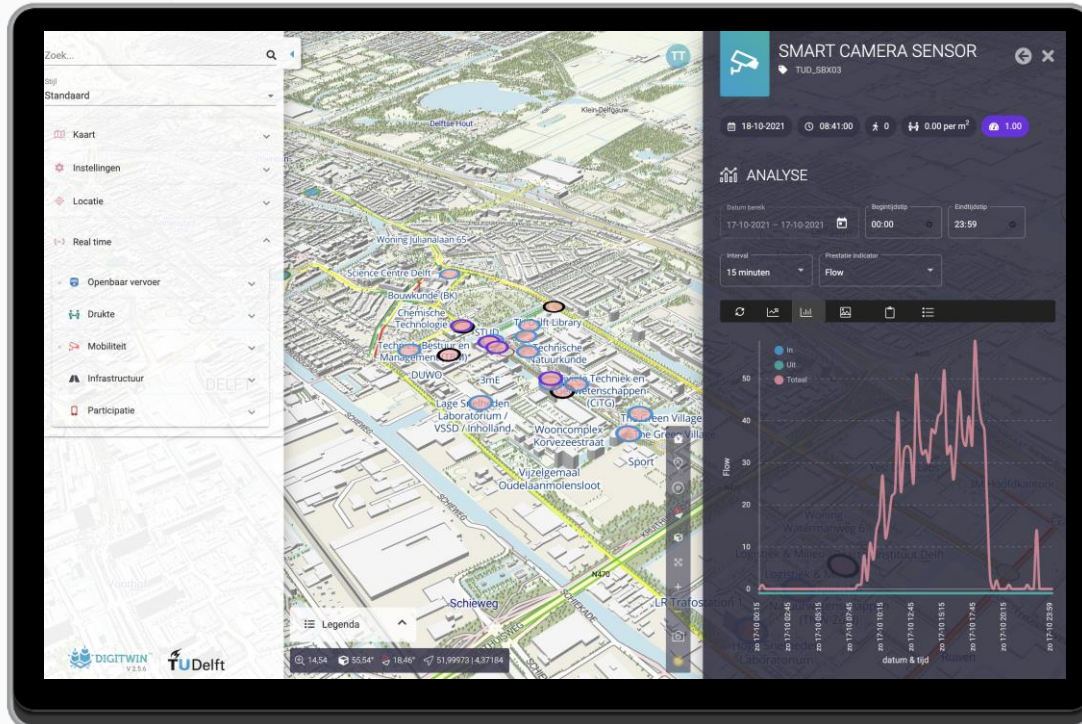

Predictive analysis

Open data & 3rd parties

Urban Data Platform

City

DIGITWIN

- ✓ Online, multitenant & user friendly
- ✓ More than 250 datasets connected
- ✓ Easy to connect to urban data platform
- ✓ Customizable to client demand

For our digital twin solution at
Living Lab Scheveningen

Sustainable & Smart Mobility

With key players we develop analytics for real-time and long-term data analysis for sustainable mobility, specialized in pedestrian and bicycle flows.

Public Safety

With the safety authorities we develop state of the art data insights into public safety measures, specialized in location intelligence, real-time data and evacuation modelling.

Rijkswaterstaat
Ministerie van Infrastructuur en Milieu