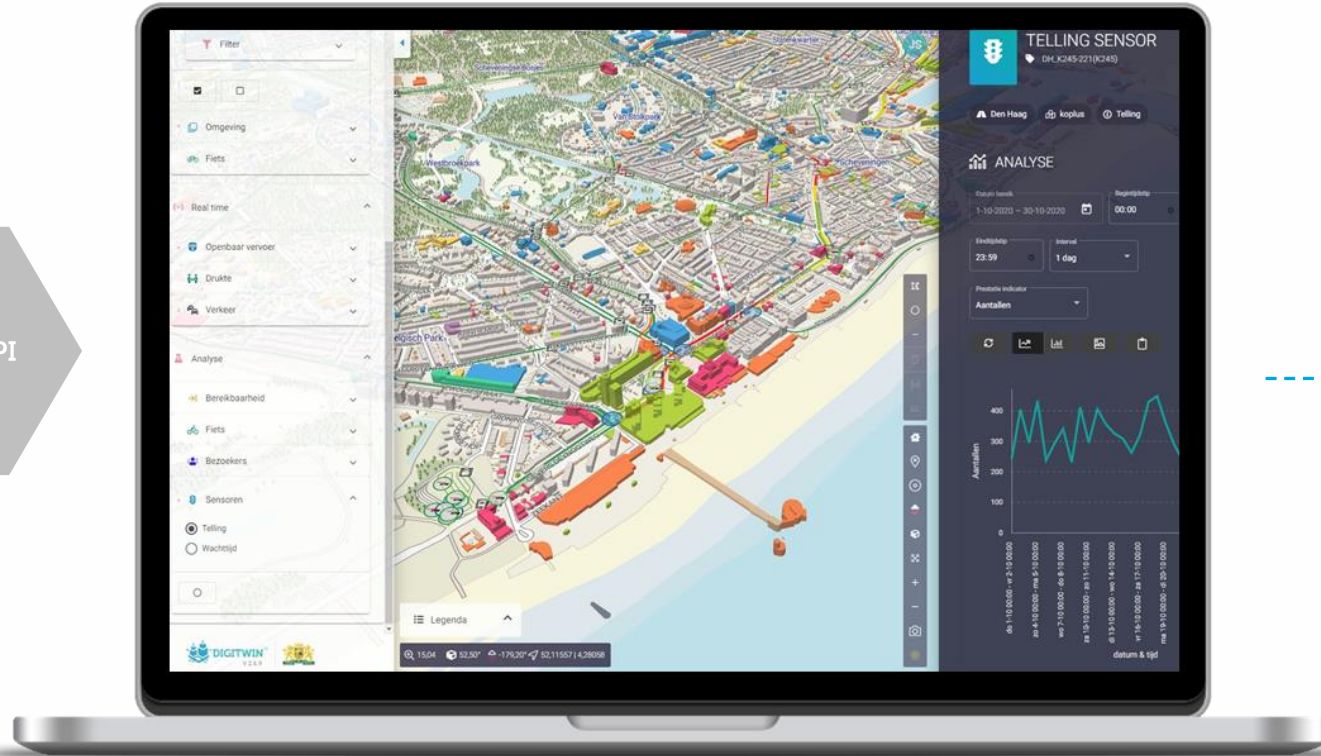

's-Hertogenbosch

Located in de "City of Data in the Netherlands"

2019

With a flying start from startup to scale- up

Triple Helix

Partnering with governments, academics and business

Data to value

Creating social value from data

Our leading digital twin solutions provide relevant and data-driven insights to support in decision-and policy making on environmental issues.

Location Intelligence

Business intelligence

Real-time data & IOT

Predictive analysis

Open data & 3rd parties

Urban Data Platform

City

DIGITWIN

- ✓ Online, multitenant & user friendly
- ✓ More than 250 datasets connected
- ✓ Easy to connect to urban data platform
- ✓ Customizable to client demand

Public Safety

With the safety authorities we develop state of the art data insights into public safety measures, specialized in location intelligence, real-time data and evacuation modelling.

Rijkswaterstaat
Ministerie van Infrastructuur en Milieu