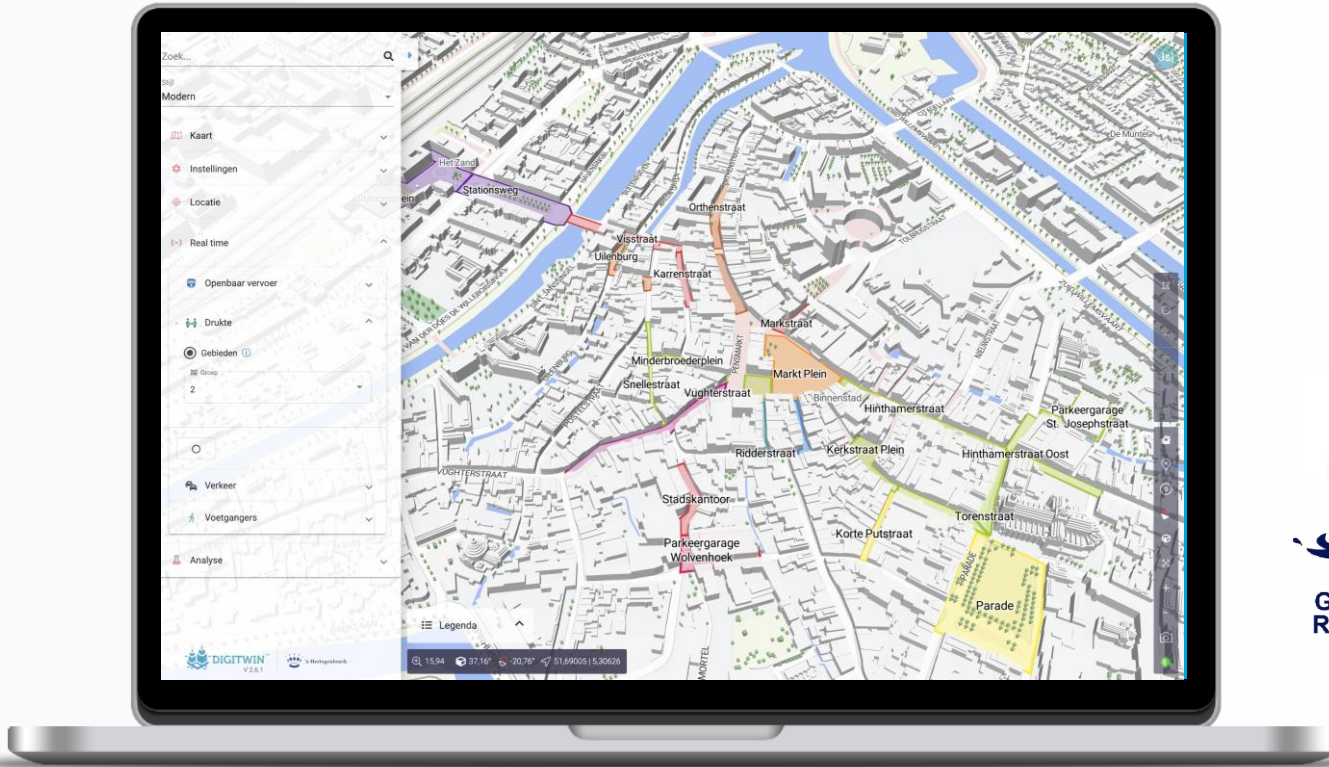

For our digital twin solution at
Living Lab Scheveningen

Sustainable & Smart Mobility

With key players we develop analytics for real-time and long-term data analysis for sustainable mobility, specialized in pedestrian and bicycle flows.

Public Safety

With the safety authorities we develop state of the art data insights into public safety measures, specialized in location intelligence, real-time data and evacuation modelling.

Rijkswaterstaat
Ministerie van Infrastructuur en Milieu

- ✓ Location Zuiderpark is 100 hectares in the middle of the hague
- ✓ More then 20 participating countries
- ✓ More then 100k visitors
- ✓ VVIP's

Zoek...

Stijl

Standaard

Dashboards

Kaart

Instellingen

Locatie